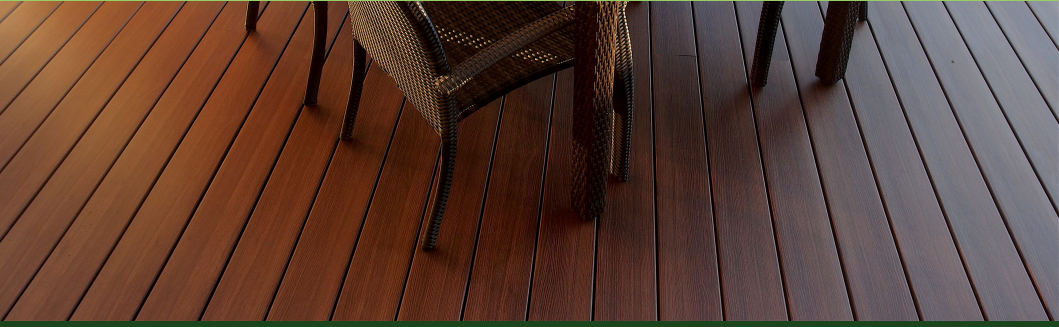

KEDECK

Recycled Plastic Decking for Life

Our **KEDECK** is 100% Recycled Plastic, requires zero maintenance, does not rot, crack, warp or splinter. Our most realistic, wood-like decking yet. Available in 3 colours and has a higher slip & flame resistance than wood.

Your Future Deck is

- Maintenance-free
- Easy to clean | stain-free
- Watertight | does not absorb moisture
- UV protected against fading
- Splinter-free
- Non-slip
- Mould-free
- Rot-free
- Easy to install
- Workability - similar to wood
- Solid core
- Made of reused household polymers
- Recyclable
- Non-toxic