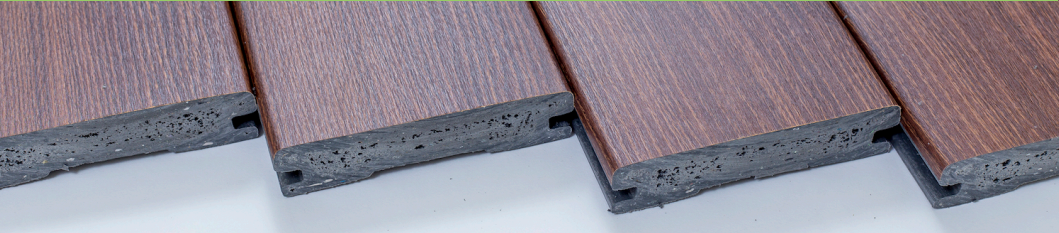

KEDECK

Recycled Plastic Decking for Life

Our **KEDECK** is 100% Recycled Plastic, requires zero maintenance, does not rot, crack, warp or splinter. Our most realistic, wood-like decking yet. Available in 3 colours and has a higher slip & flame resistance than wood.

Your Future Deck is

- Maintenance-free
- Easy to clean | stain-free
- Watertight | does not absorb moisture
- UV protected against fading
- Splinter-free
- Non-slip
- Mould-free
- Rot-free
- Easy to install
- Workability - similar to wood
- Solid core
- Made of reused household polymers
- Recyclable
- Non-toxic

KEDECK decking board measurements

Thickness 32mm | width 142mm | length 3000mm

$3\text{m}^2 = 6.75$ decking boards

Oswald Street | Burnley | Lancashire | BB12 0BY
www.kedeltrade.co.uk | sales@kedel.co.uk
01282 861325

ISO 9001
ISO 14001
BUREAU VERITAS
Certification

KEDECK

Recycled Plastic Decking for Life

Technical Data

Resistance to artificial weathering	EN 438-2:2005	Level 4-5
Resistance to UV	EN 438-2:2005	Level 4-5
Abrasion resistance	EN 14354	≥ 2000 turns
Scratch resistance	EN 438-2:1991	Level 5, ≥ 6 N
Anti-slip property	DIN 51130	Level R10
Flexural properties	EN 408	Flexural modulus (N/mm ²) -50°C 1843 22°C 795 60°C 452
Flammability class	EN 13501-1	E
Water absorption	ISO 62	0.17%
Linear expansion		0.069 mm/m/°C
Density		0.75 g/cm ³